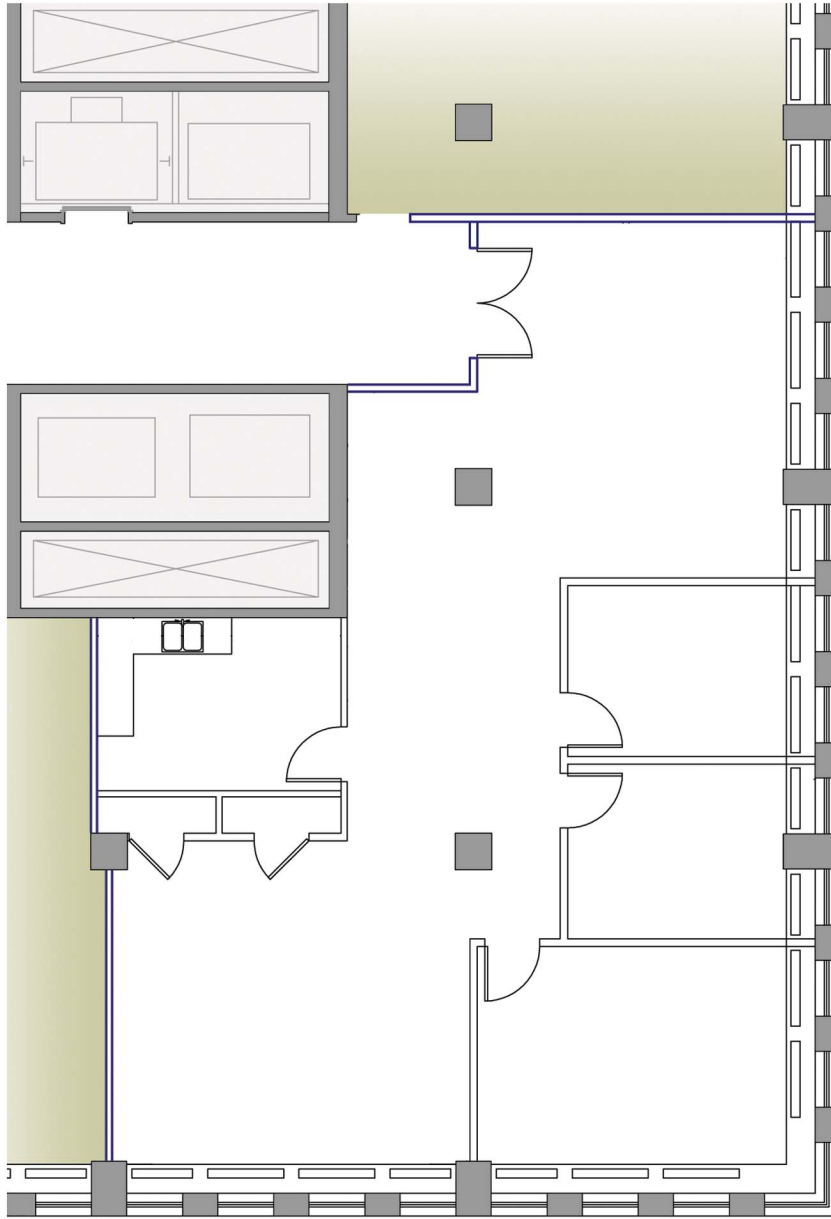

Suite 550 - 2,146 RSF

Golub & Company

For Leasing Information Contact:

Julie Levenstein  
312.759.3383

Josh Crane  
312.640.2036

jlevenstein@goco.com

jcrane@goco.com