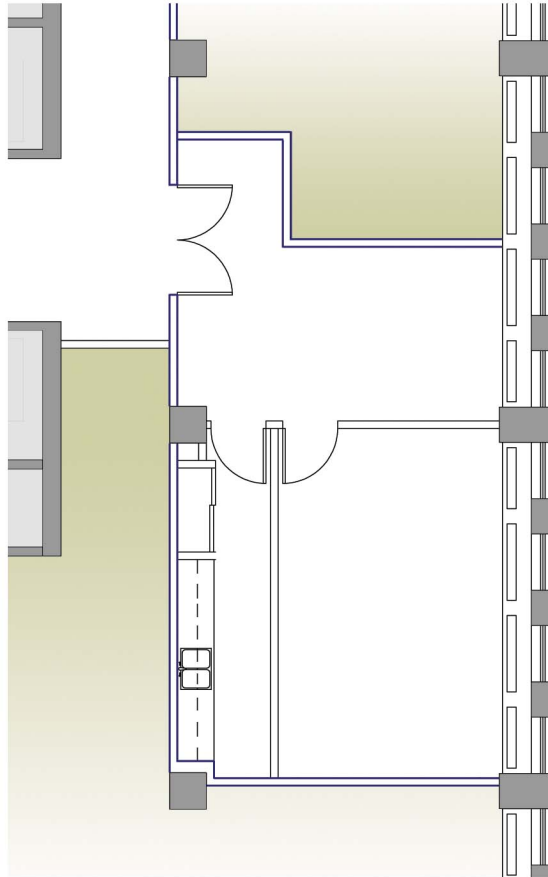

Suite 410 - 747 RSF

Golub & Company

For Leasing Information Contact:

Julie Levenstein
312.759.3383

Josh Crane
312.640.2036

jlevenstein@goco.com

jcrane@goco.com