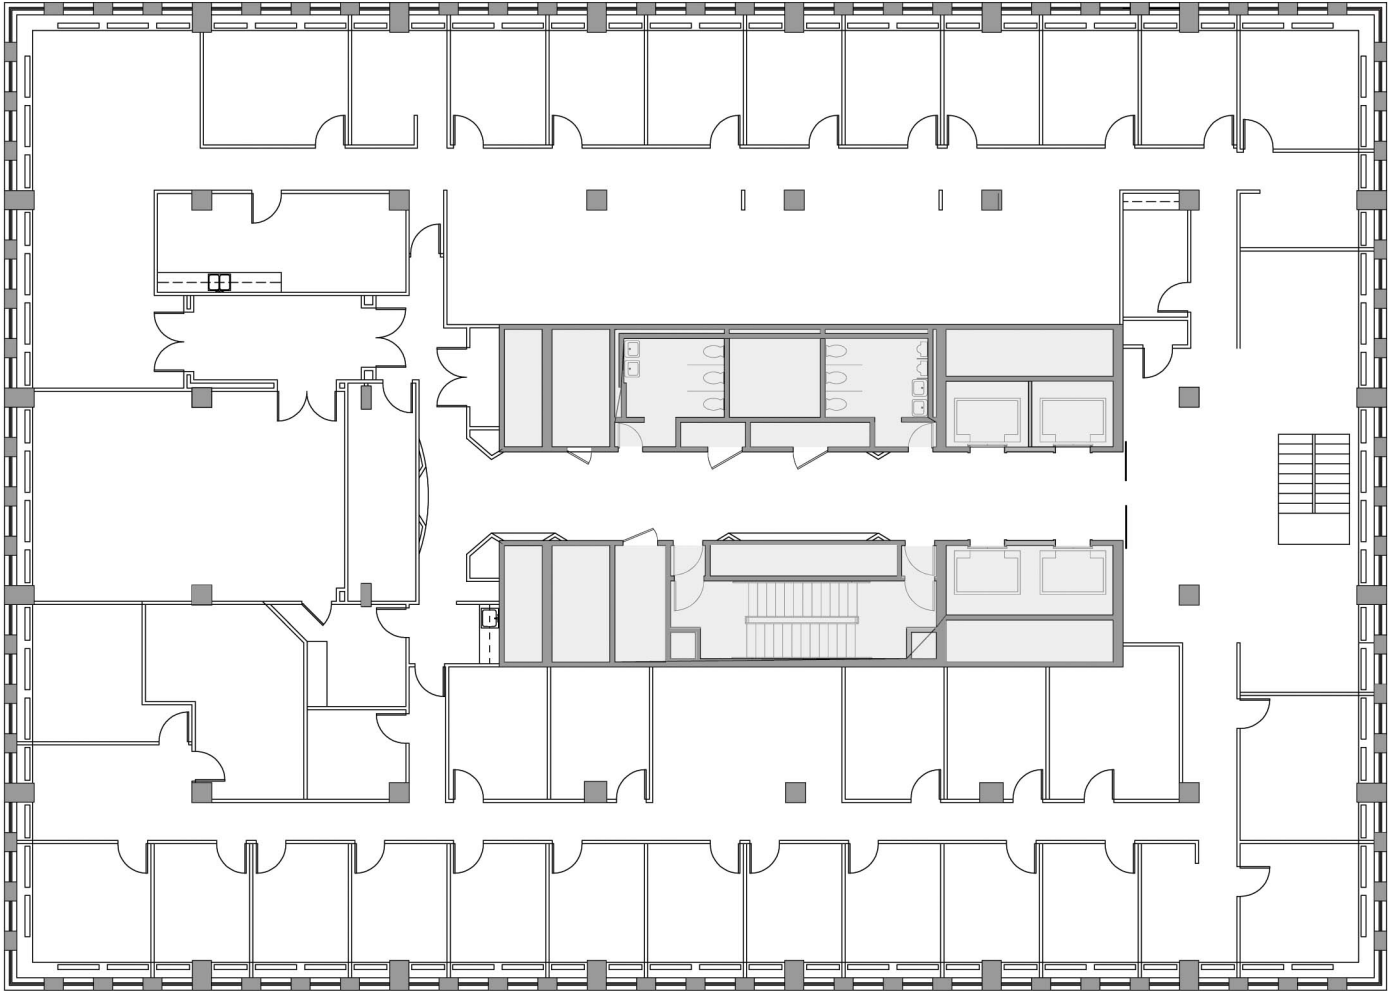

Suite 2600 - 13,316 RSF

Golub & Company

For Leasing Information Contact:

Julie Levenstein
312.759.3383

Josh Crane
312.640.2036

jlevenstein@goco.com jcrane@goco.com