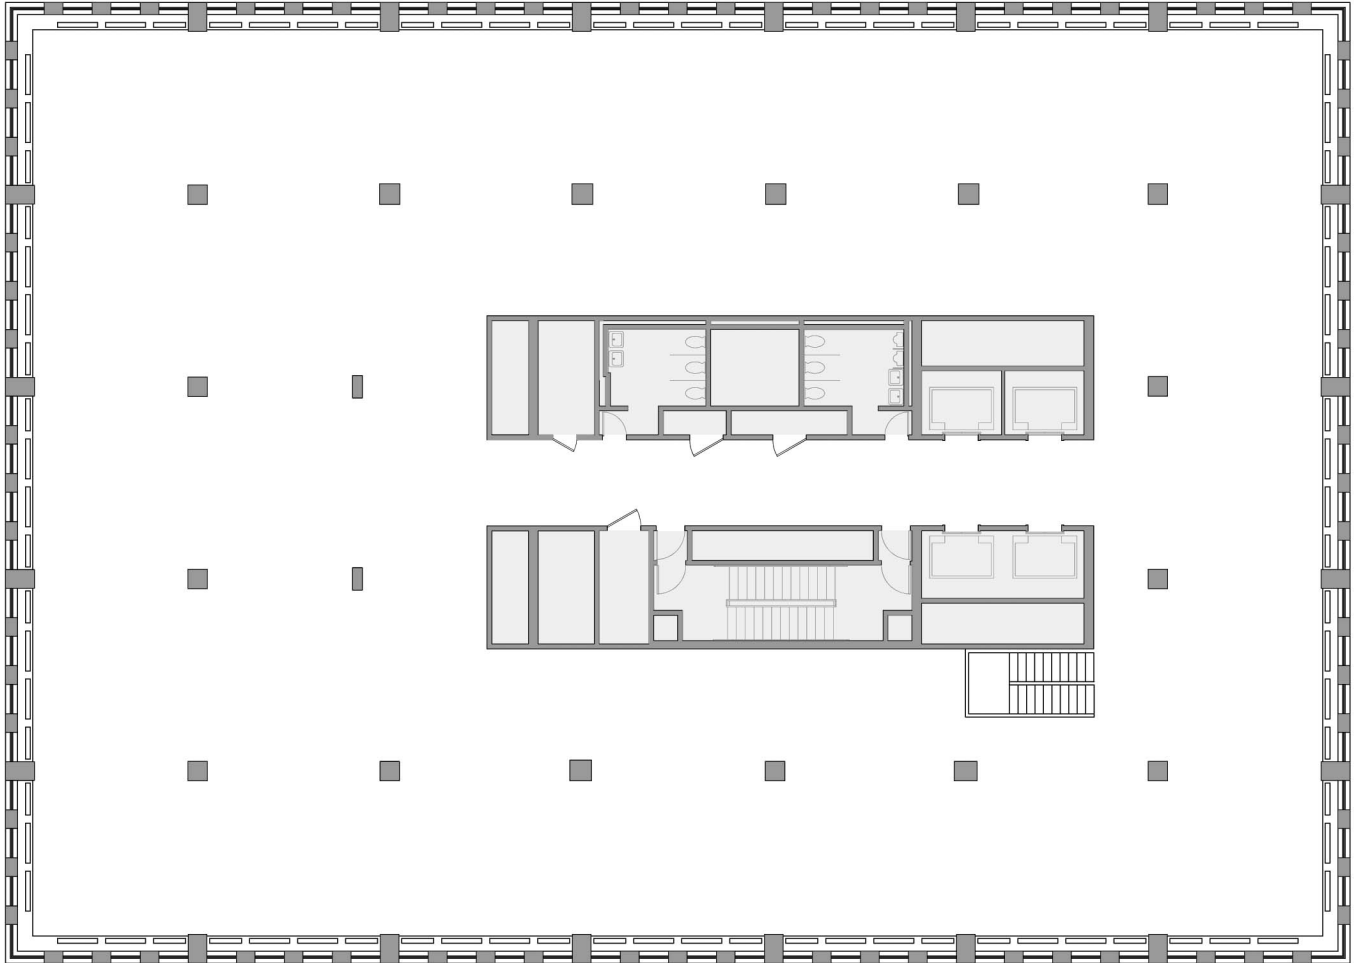

Suite 2300 - 13,316 RSF

Golub & Company

For Leasing Information Contact:

Julie Levenstein  
312.759.3383

Josh Crane  
312.640.2036

jlevenstein@goco.com

jcrane@goco.com