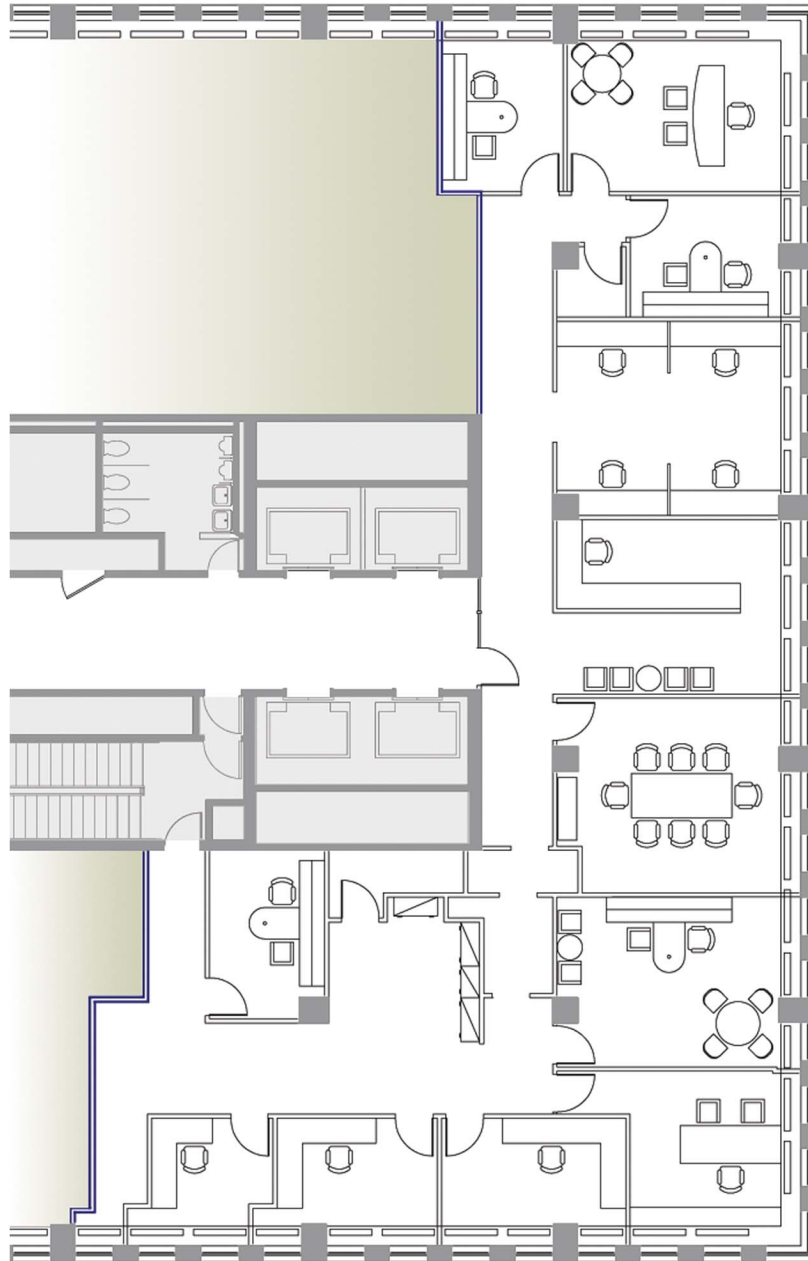

Suite 2105 - 4,171 RSF

Golub & Company

For Leasing Information Contact:

Julie Levenstein
312.759.3383

Josh Crane
312.640.2036

jlevenstein@goco.com jcrane@goco.com