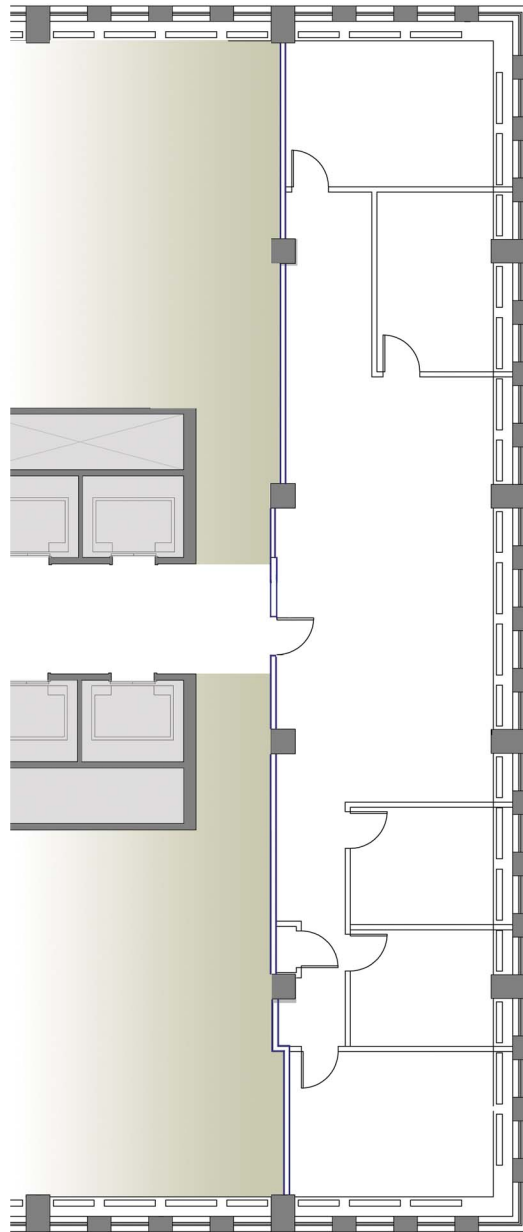

Suite 1905 - 2,327 RSF

Golub & Company

For Leasing Information Contact:

Julie Levenstein
312.759.3383

Josh Crane
312.640.2036

jlevenstein@goco.com jcrane@goco.com