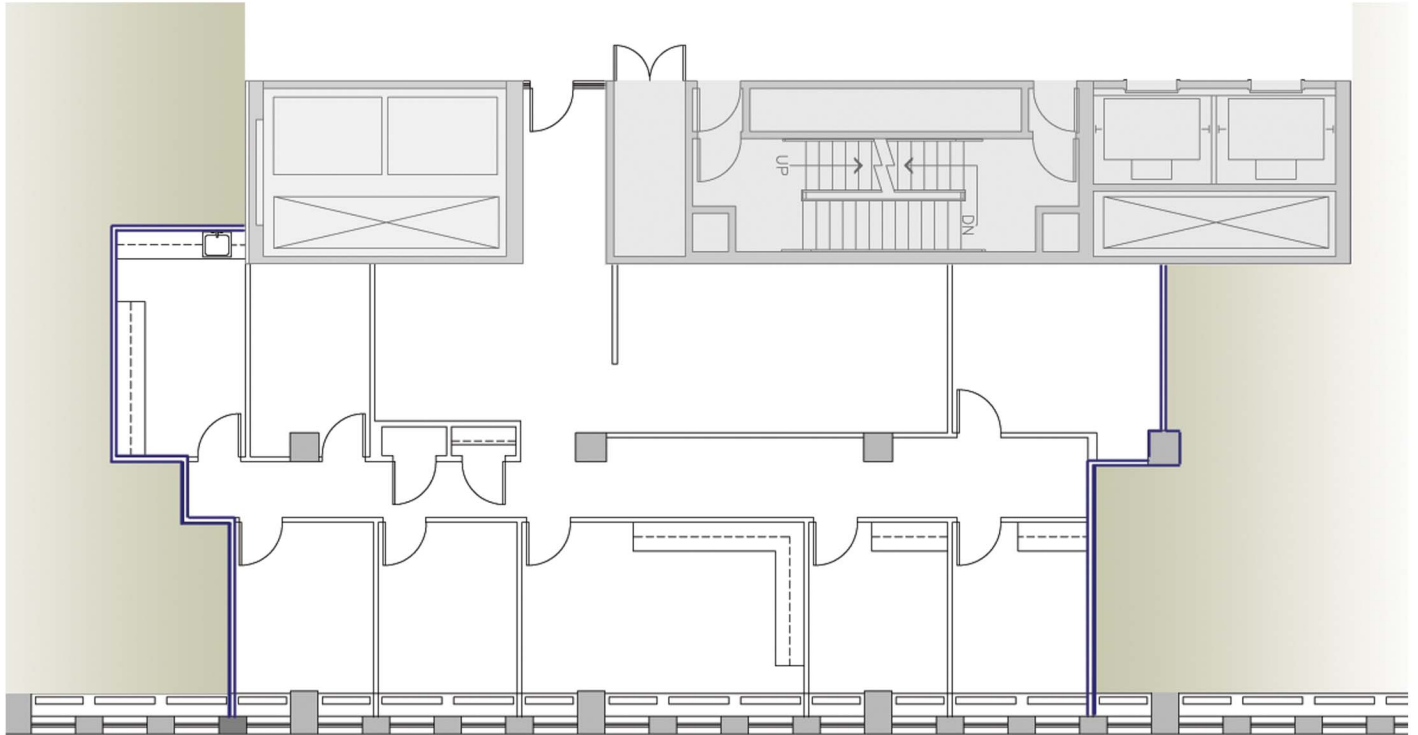

625

North Michigan

Suite 1710 - 2,692 RSF

Golub & Company

For Leasing Information Contact:

Julie Levenstein
312.759.3383

Josh Crane
312.640.2036

jlevenstein@goco.com jcrane@goco.com